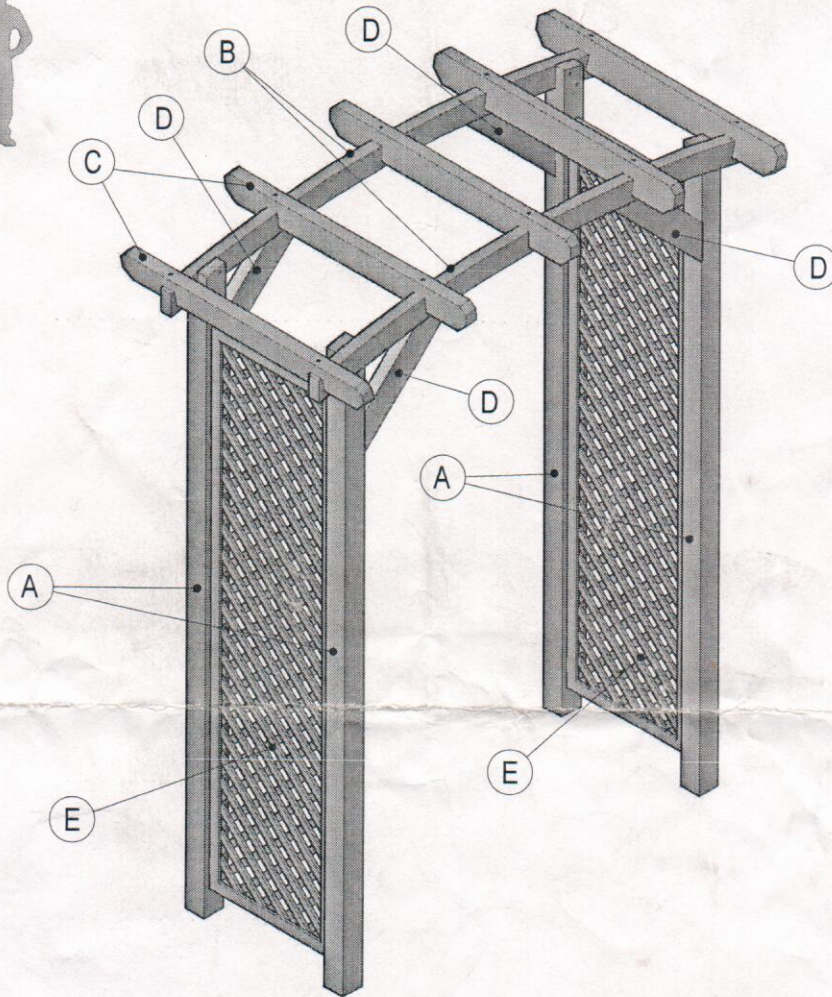

Anchor Fast

Quality Garden Furniture Since 1993

ARCHED PERGOLA

/ 900x1600x2100 /

HELPLINE 01302 761573