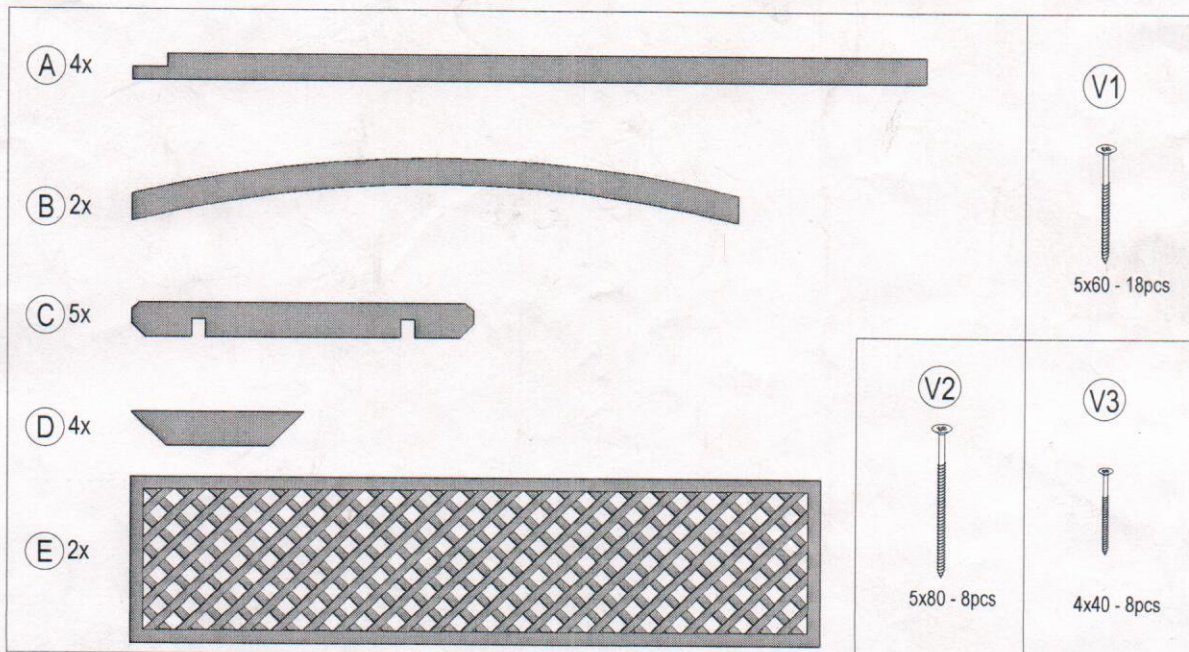

Anchor Fast

Quality Garden Furniture Since 1993

ARCHED PERGOLA

/ 900x1600x2100 /

HELPLINE 01302 761573